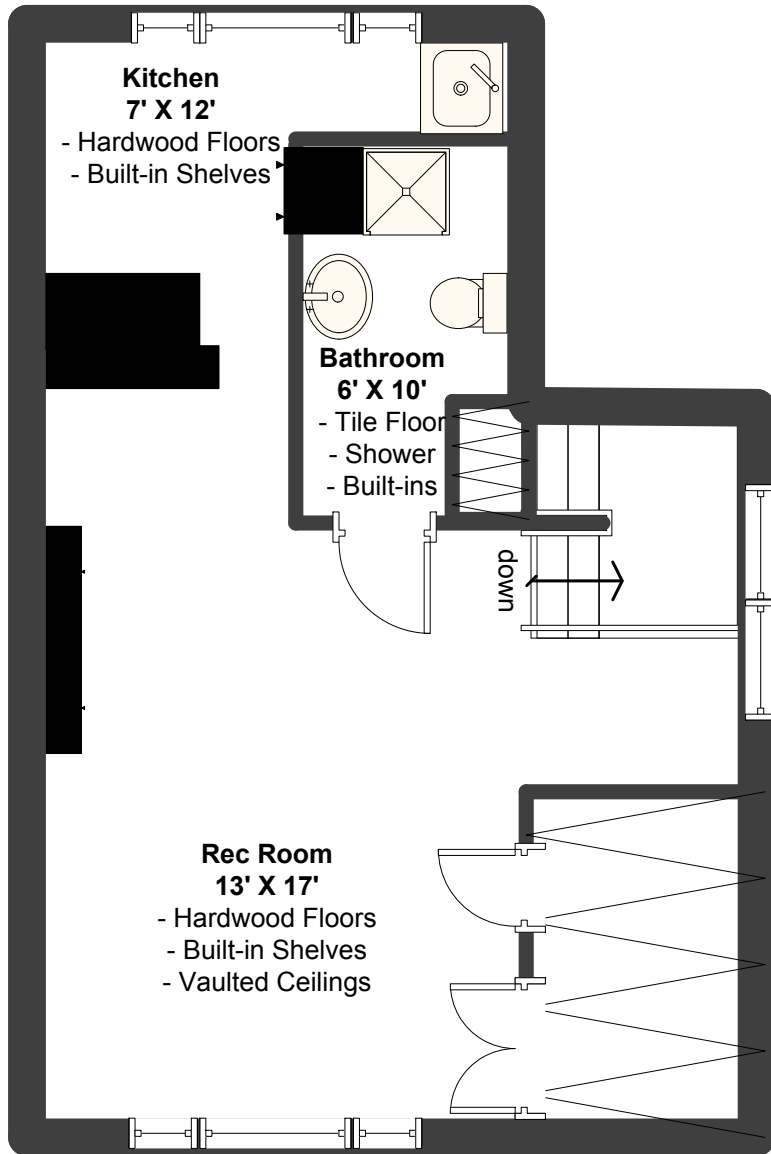

Dining Room
 - Hardwood Floors
 - Arched Doorway
 - Bay Window

Kitchen
 10' X 15'
 - Tile Floor
 - Breakfast Bar

Living Room
 12' X 13'
 - Hardwood Floors
 - Fireplace
 - Leded-glass windows

Entry
 11' X 13'
 - Hardwood Floors
 - Leded-glass windows

3804 Wyoming Main Floor

3804 Wyoming 2nd Floor

3804 Wyoming 3rd Floor