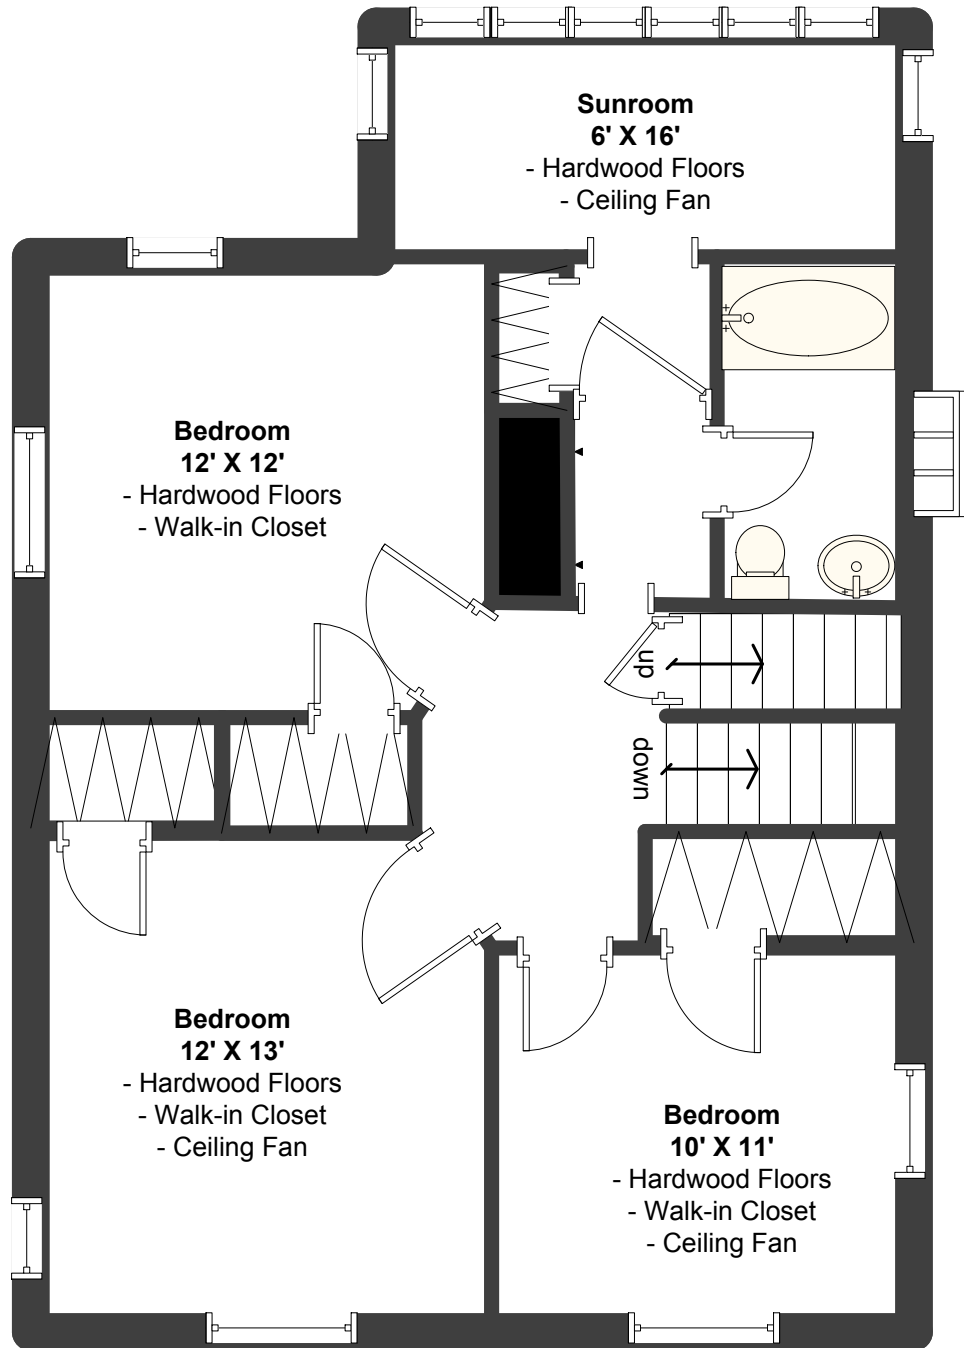

Dining Room
 - Hardwood Floors
 - Arched Doorway
 - Bay Window

Kitchen
 10' X 15'
 - Tile Floor
 - Breakfast Bar

Living Room
 12' X 13'
 - Hardwood Floors
 - Fireplace
 - Leded-glass windows

Entry
 11' X 13'
 - Hardwood Floors
 - Leded-glass windows

3804 Wyoming Main Floor

3804 Wyoming 2nd Floor

3804 Wyoming 3rd Floor