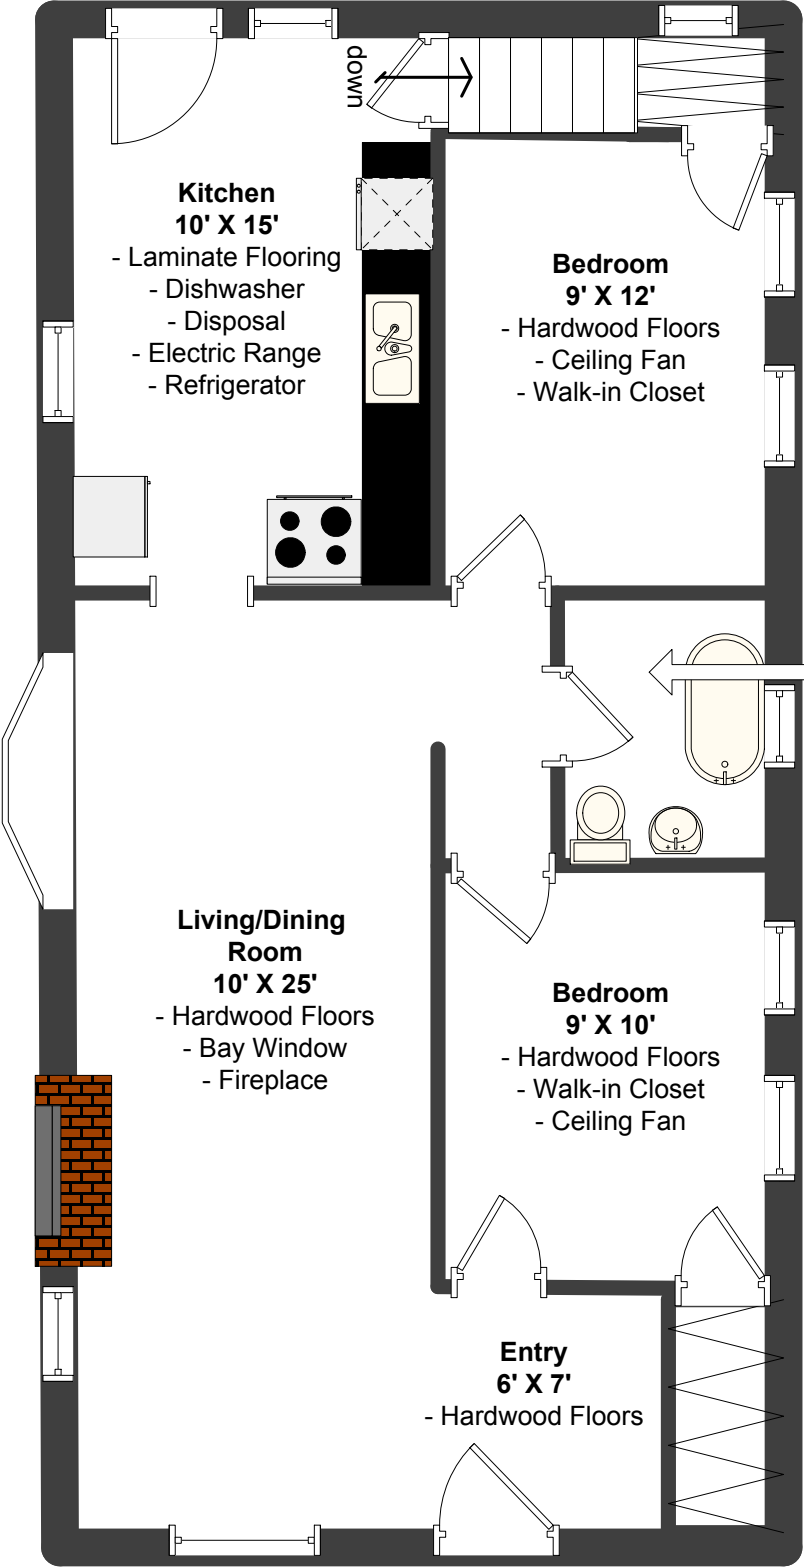

**926 W. 42nd Street  
Kansas City, MO  
64111**

**Bathroom  
6' X 6'**  
- Laminate Flooring  
- Clawfoot Tub with Shower

**Legend**

	<b>Door</b>
	<b>Stairs</b>
	<b>Window</b>
	<b>Bay Window</b>
	<b>Closet</b>
	<b>Fireplace</b>