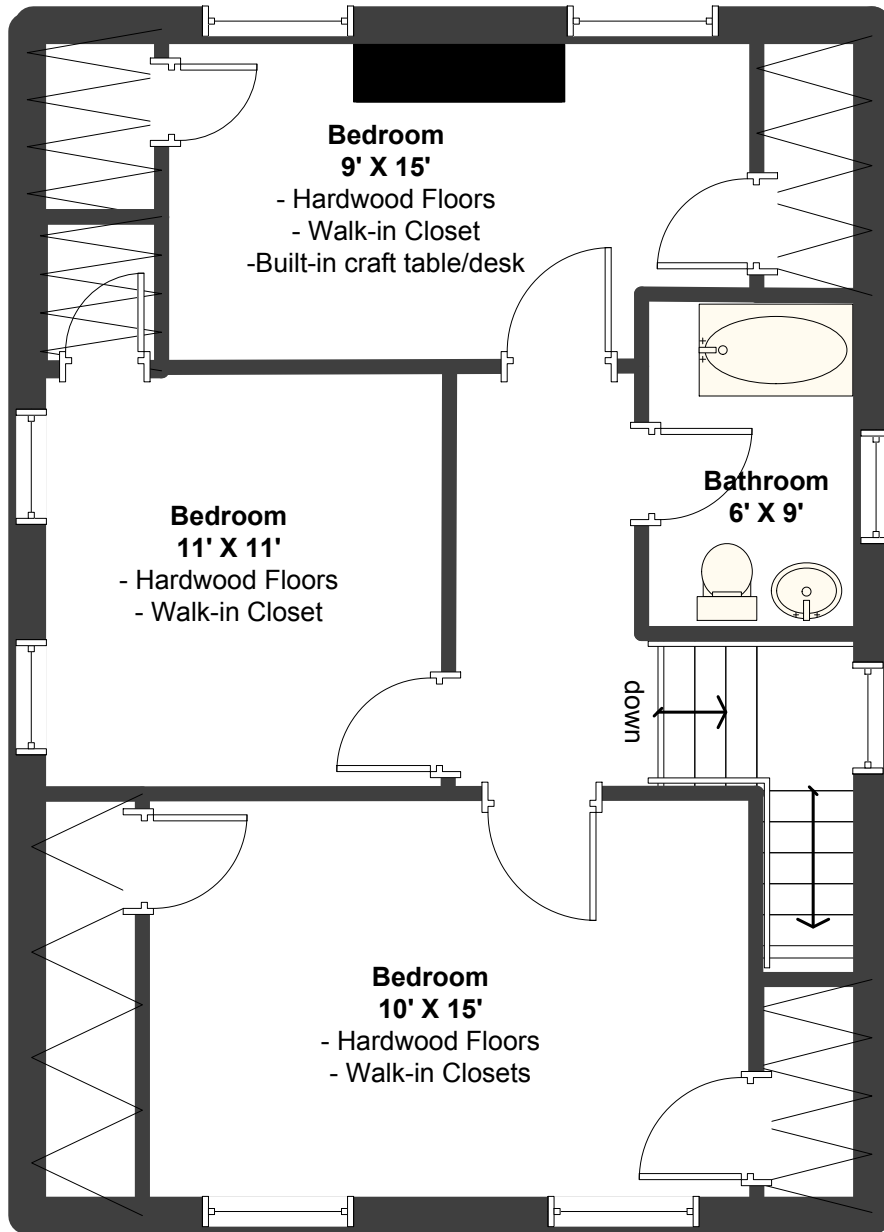

Enclosed Porch

**Butler's Pantry
5' X 10'**
- Built-in Hutch

**Dining
11' X 16'**
- Hardwood Floors
- Butler's Pantry

**Kitchen
12' X 16'**
- Laminate Floor
- Built-in Hutch
- Butler's Pantry
- Retro Cabinets

**Living Room
13' X 15'**
- Hardwood Floors
- French Doors
- Fireplace

**Entry
10' X 12'**
- Hardwood Floors
- Built-in Bench

3550 Genessee Main Floor

Legend

	Door
	French Doors
	Window
	Stairs
	Hutch
	Built-ins
	Fireplace

3550 Genessee 2nd Floor