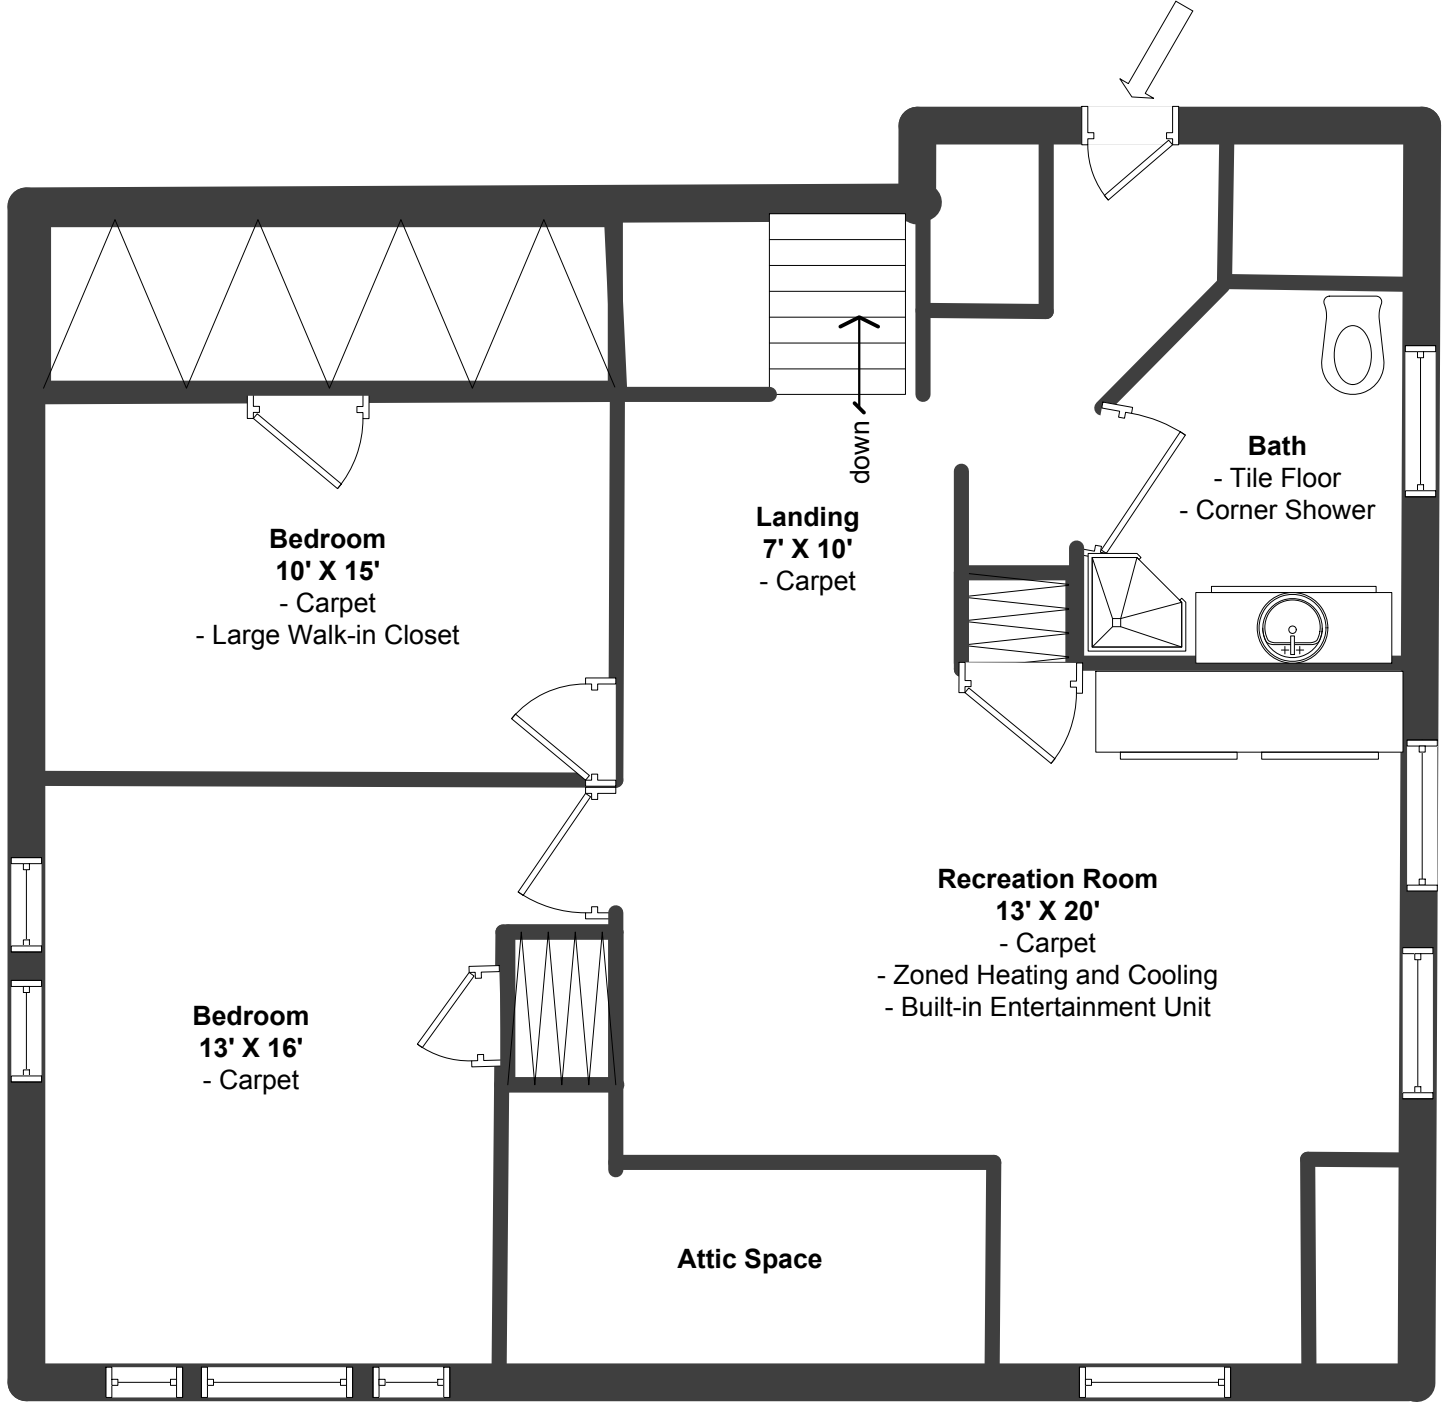

Door to Back Porch

3666 Belleview 3rd Floor

Legend

- **Stairs**
- **Window**
- **Entertainment Unit**
- **Shower**
- **Door**
- **Closet**