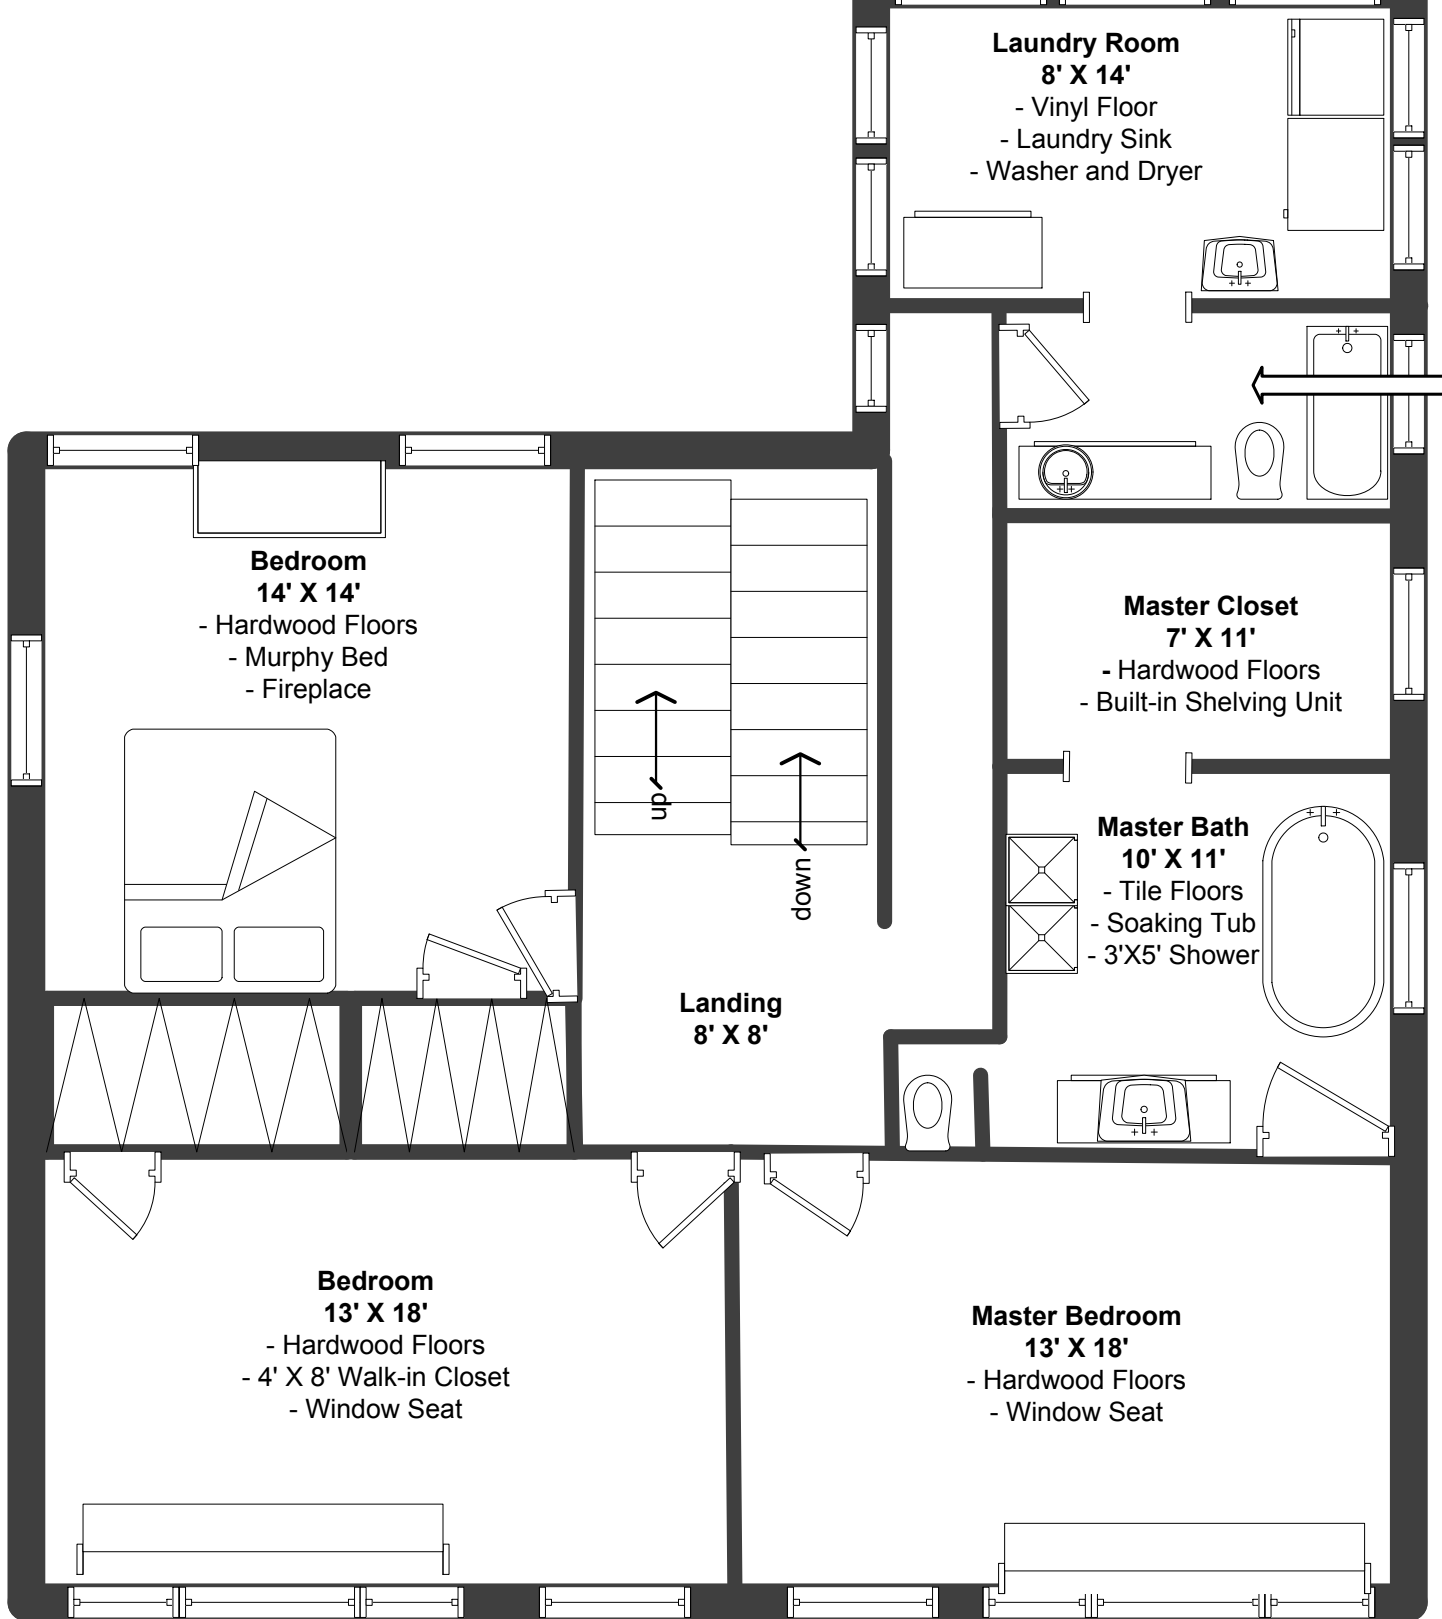

**Breakfast Nook**  
 6' X 9'  
 - Hardwood Floors  
 Built-in Bookshelves

**Half Bath**  
 5' X 6'  
 - Hardwood Floors

**Door to Back**  
**Patio**

**Living Room**  
 14' X 31'  
 - Hardwood Floors  
 - Fireplace  
 - Built-in Shelves

**Kitchen**  
 14' X 20'  
 - Hardwood Floors  
 - Dishwasher  
 - Refrigerator  
 - Gas Range  
 - Eat-in Area

**3666 Belleview**  
**Main Floor**

**Atrium**  
 8' X 20'  
 - Hardwood Floors  
 - Led Glass  
 Windows

**Dining Room**  
 14' X 17'  
 - Hardwood Floors  
 - Pocket Doors  
 - Bay Windows  
 - Led Glass Windows  
 - Box-beam ceilings

**Entry**  
 4' X 8'

**Legend**

-  **Stairs**
-  **Window**
-  **Fireplace**
-  **Bookshelves**
-  **Door**
-  **Bay Window**
-  **Pocket Door**

**Laundry Room**  
**8' X 14'**  
 - Vinyl Floor  
 - Laundry Sink  
 - Washer and Dryer

**Bath**  
**5' X 11'**  
 - Tile Floors  
 - Glass block Window

**Bedroom**  
**14' X 14'**  
 - Hardwood Floors  
 - Murphy Bed  
 - Fireplace